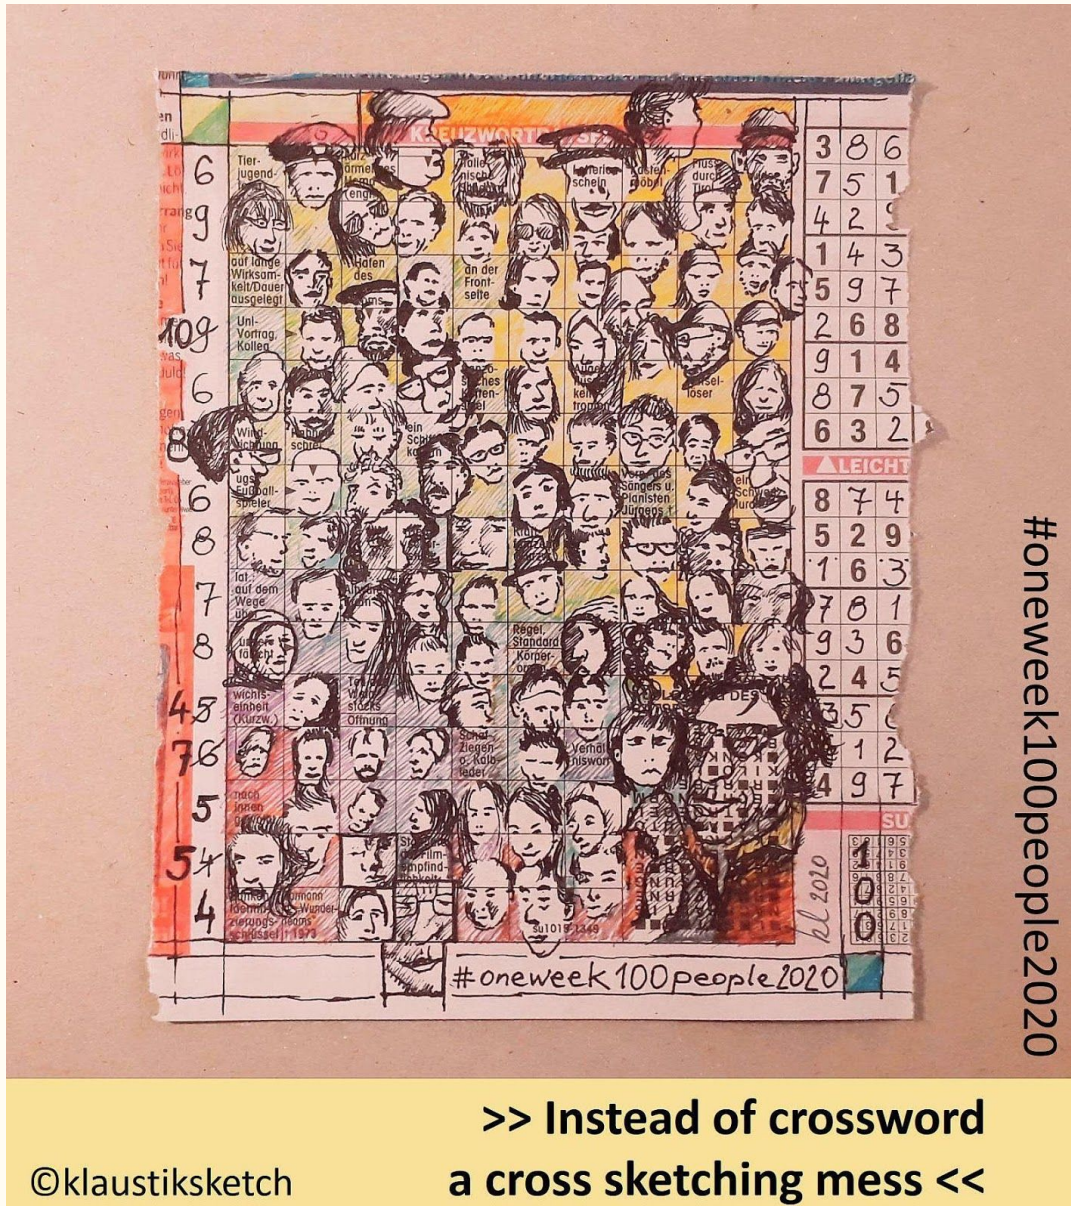

Oh! So that’s how Van Gogh produced his timeless masterpiece ‘The Starry Night’. I suppose one has to be radical in order to be an artist. In our newsletter today we have two such artists who aren’t letting that tiny mischievous voice in their head stop them from doing what they want. Enjoy the unique and original works by Klaus and Bidisha.

Follow them on social media, show some love and help them grow!

Quite Literally, Out of the Box

Featured Artist - Klaus

Words from the artist

Using the crossword section of the daily free newspaper collected at the station, picking up some crossword solutions as an inspiration and other commuters sitting around as models, my daily sketch is dependent on how long the models are in the same place and getting off the train myself. Therefore, I add colors and finish the sketch often far away from realistic illustration much more in some sort of cartoon style, using the picked up words to build my captions. My aim is to tell a little story and offer a starting point for my own thoughts and stories.