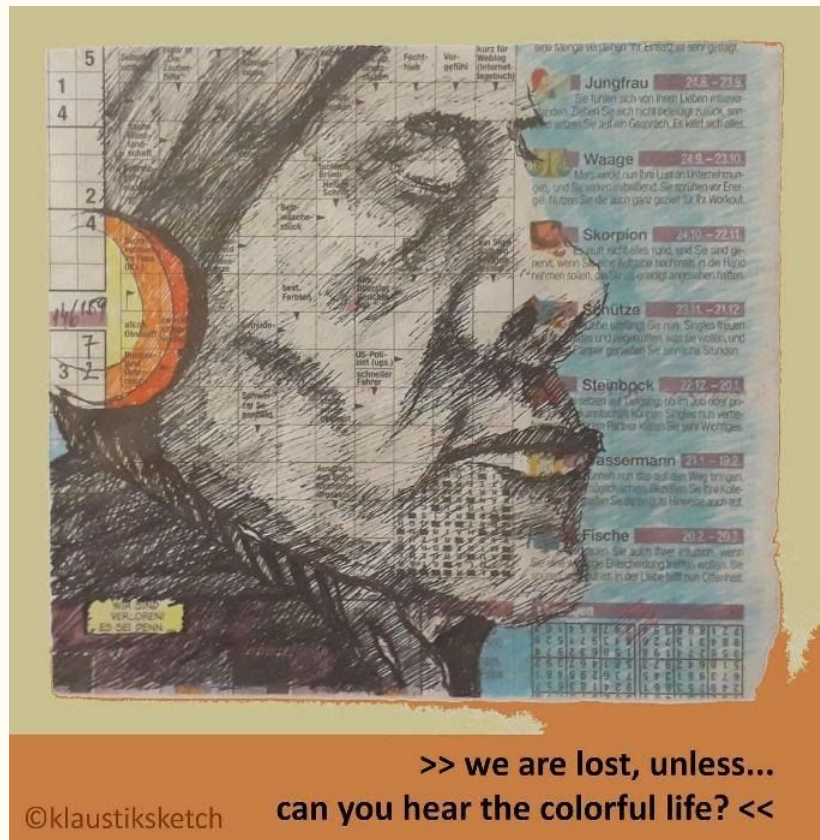

The Sky Is Pink

curated by Mahitha

“If you hear a voice within you say ‘you cannot paint,’ then by all means paint, and that voice will be silenced.” - Vincent Van Gogh

Oh! So that’s how Van Gogh produced his timeless masterpiece ‘The Starry Night’. I suppose one has to be radical in order to be an artist. In our newsletter today we have two such artists who aren’t letting that tiny mischievous voice in their head stop them from doing what they want. Enjoy the unique and original works by Klaus and Bidisha.

Follow them on social media, show some love and help them grow!

Quite Literally, Out of the Box

Featured Artist - Klaus

Words from the artist

Using the crossword section of the daily free newspaper collected at the station, picking up some crossword solutions as an inspiration and other commuters sitting around as models, my daily sketch is dependent on how long the models are in the same place and getting off the train myself. Therefore, I add colors and finish the sketch often far away from realistic illustration much more in some sort of cartoon style, using the picked up words to build my captions. My aim is to tell a little story and offer a starting point for my own thoughts and stories.